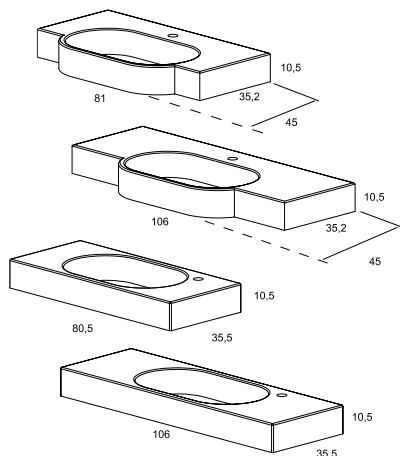

LAVABOS / WASHBASINS

Blanco
White

Ref. P.

Lavabo 80 DECO F-45 / DECO washbasin 80 D-45

18340 303

Lavabo 105 DECO F-45 / DECO washbasin 105 D-45

18341 362

Lavabo 80 NEO F-35 / NEO washbasin 80 D-35

15114 269

Lavabo 105 NEO F-35 / NEO washbasin 105 D-35

15097 328

* Ver opciones de válvulas y sifones pág. 292 / *Check options of pop-up wastes and siphons pag. 292

Frente Nogal Americano
American walnut front

Frente Blanco
White front

Frente Negro
Black front