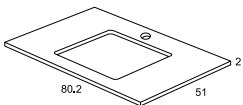

E.M. 80 blanco nacarado CR s/reg. F-51 / White nacreous marble worktop SE without side strips 80 D-51

15807 222