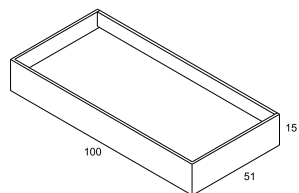

EVOLUTION

COMPONENTES EVOLUTION / EVOLUTION COMPONENTS

SOPORTE FALDÓN / GABLE SUPPORT

Soporte faldón 100 para encimera cristal F-51 / Gable support 100 for glass worktop D-51

Gris Grey		Nogal americano American walnut		Blanco alto brillo High gloss white	
Ref.	P.	Ref.	P.	Ref.	P.

17177	177	18140	177	18141	218

TOALLERO / TOWEL BAR

Toallero / Towel bar

**Cromo brillo
Bright chrome**

Ref.	P.

16656	61

SIFÓN / SIPHON

Sifón + tubo prolongador / Siphon + extension tube

**Cromo brillo
Bright chrome**

Ref.	P.

84115	45