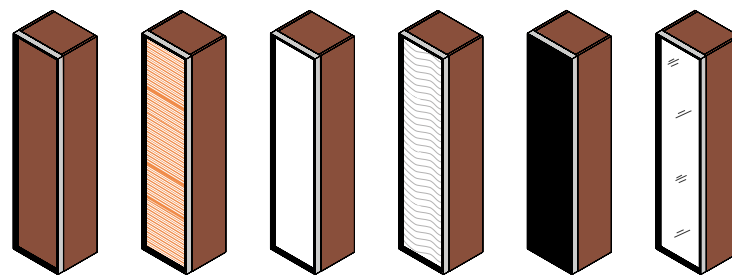

Nogal Americano		Decorativo ONE		Lacado blanco mate		Textura blanca mate		Cristal negro mate		Espejo Mirror	
Ref.	P.	Ref.	P.	Ref.	P.	Ref.	P.	Ref.	P.	Ref.	P.

18234	352	18238	352	18235	381	18236	508	18237	508	18239	376