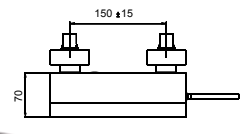

Cromo sin kit /
Chrome without kit

Ref.	P.
84130	332

Monomando ducha /
Single lever shower mixer

*Se sirve sin válvula automática, ver posibilidades de válvulas en pag. 282 / Without pop-up waste, check options of valves at pag. 282.

*Ver opciones de kits de ducha en pag. 282 / Check options of shower kits at pag. 282.