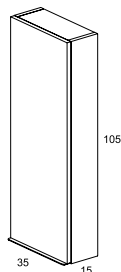

ALTOS JAZZ / JAZZ TOPS UNITS

Alto 35 1P H-105 der. JAZZ F-15 / JAZZ top unit 35 1D right H:105 D-15

Nogal Walnut		Gris Grey		Blanco White		Marrón Brown		Rojo burdeos Burgandy red	
Ref.	P.	Ref.	P.	Ref.	P.	Ref.	P.	Ref.	P.

18382 152 18383 152 18384 183 18386 265 18385 265

Alto 35 1P H-105 izq. JAZZ F-15 / JAZZ top unit 35 1D left H:105 D-15

18387 152 18388 152 18389 183 18391 265 18390 265