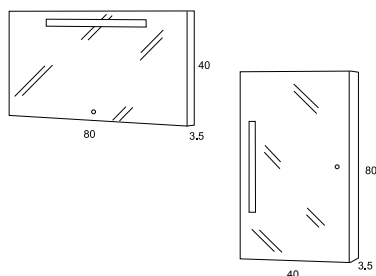

Espejo mural 80x40 horizontal con luz integrada e interruptor táctil / Horizontal wall mirror 80x40 with integrated light and tactile switch

18439 241

Espejo mural 40x80 reversible vertical con luz integrada e interruptor táctil / Vertical wall mirror 40x80 reversible with integrated light and tactile switch