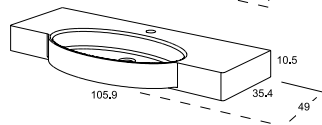

Lavabo HARO 80 F-50 / HARO washbasin 80 D-50

Lavabo NEO 80 F-35 / NEO washbasin 80 D-35

Lavabo HARO 105 F-50 / HARO washbasin 105 D-50

15112 349