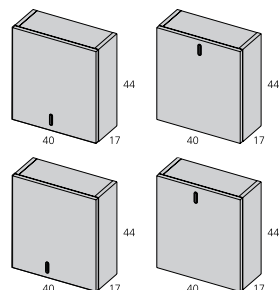

Alto 40 1P der. tirador abajo - Alto 40 1P izq. tirador arriba HARMONY F-17 / HARMONY top unit
40 1D right low handle-Top unit 40 1D left high handle D-17

Nogal Natural
Natural Walnut

Teka Natural
Natural Teak

Ref. P. Ref. P.

19132 231 16957 231

Alto 40 1P izq. tirador abajo - Alto 40 1P der. tirador arriba HARMONY F-17 / HARMONY top unit
40 1D left low handle-Top unit 40 1D right high handle D-17

19133 231 16959 231