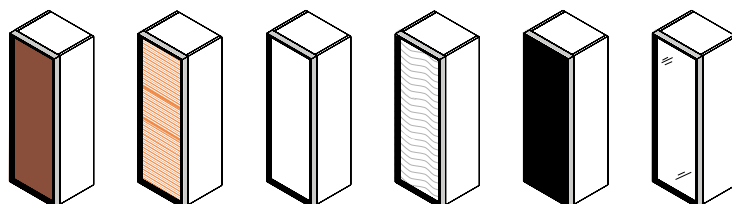

ALTO REVERSIBLE CON ESTRUCTURA BLANCA CONCEPTO /
CONCEPTO REVERSIBLE TOP UNIT WITH WHITE STRUCTURE

Nogal Americano American walnut	Decorativo ONE ONE decorative	Lacado blanco mate Matt white lacquered	Textura blanca mate Matt white texture	Cristal negro mate Matt black glass	Espejo Mirror
Ref. P.	Ref. P.	Ref. P.	Ref. P.	Ref. P.	Ref. P.