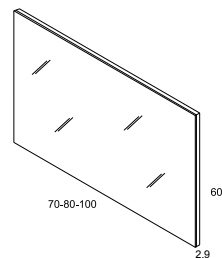

Espejo 70x60 TITAN / TITAN mirror 70x60

19425 64

Espejo 80x60 TITAN / TITAN mirror 80x60

19426 67

Espejo 100x60 TITAN / TITAN mirror 100x60

19422 77

CAMERINO EVOLUTION / EVOLUTION CUPBOARD

Gris Grey		Nogal americano American walnut		Blanco alto brillo High gloss white	
Ref.	P.	Ref.	P.	Ref.	P.