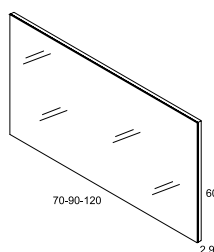

LUMINARIA / WALL LIGHT*

Luminaria T-64 L.H. / Wall light T-64 H.L. *

Ref. P.

16657 98

Juego luminaria T-70 L.H. / Wall light set T-70 H.L. *

46919 74

* No necesitan transformador / Doesn't need transformer

ESPEJOS / MIRRORS

Canto aluminio
Aluminium edge

Ref. P.

Espejo 70x60 TITAN / TITAN mirror 70x60

19425 64

Espejo 90x60 TITAN / TITAN mirror 90x60

19312 72

Espejo 120x60 TITAN / TITAN mirror 120x60

19423 85