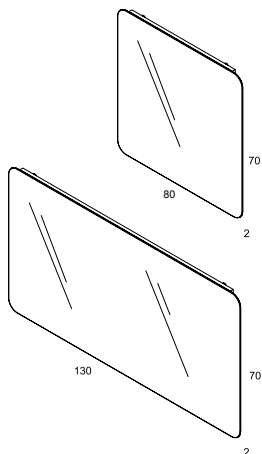

LUMINARIA / WALL LIGHT

Cromo brillo
Bright chrome

Luminaria tipo 71 L.F. / Wall light T-71 F.L.

Ref. P.
18415 140

*L.F. Luz fluorescente / F.L. Fluorescent light
*No necesita transformador / Doesn't need transformer

ESPEJOS ESFERIC / ESFERIC MIRRORS

Ref. P.

Espejo 80 ESFERIC / ESFERIC mirror 80

17040 82

Espejo 130 ESFERIC / ESFERIC mirror 130

19289 129

ESPEJOS / MIRRORS

Ref. P.