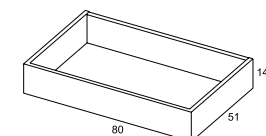

Blanco Alto Brillo
High Gloss White

Nogal Natural
Natural Walnut

Teka Natural
Natural Teak

Ref. P. Ref. P. Ref. P.

Soporte faldón 60 F-51 / Gable support 60 D-51

19134 250 19137 250 19291 250

Soporte faldón 80 F-51 / Gable support 80 D-51