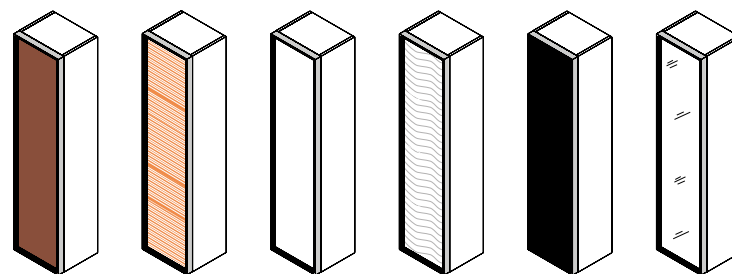

Columna reversible 40 1P CONCEPTO F-35 / CONCEPTO
Reversible column 40 1D D-35

Nogal Americano		Decorativo ONE		Lacado blanco mate		Textura blanca mate		Cristal negro mate		Espejo Mirror	
Ref.	P.	Ref.	P.	Ref.	P.	Ref.	P.	Ref.	P.	Ref.	P.