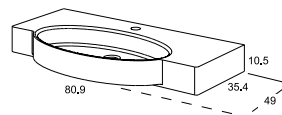

LAVABOS / WASHBASINS

Blanco
White

Ref. P.

Lavabo HARO 80 F-50 / HARO washbasin 80 D-50

15110 290