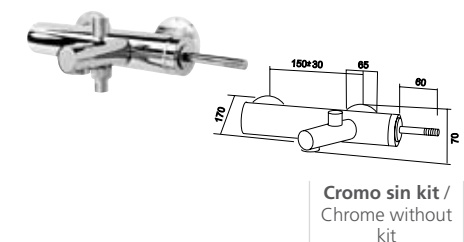

Cromo sin kit /
Chrome without kit

Ref.	P.
81676	220

Monomando baño y ducha /
Single lever bath and shower mixer