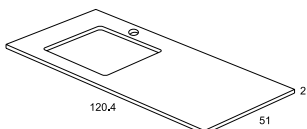

E.M. 120 blanco nacarado izq. CR s/reg. F-51* / White nacreous marble worktop left SE without side strips 120 D-51*

15809 267

* Se recomienda usar el soporte nivelador para instalar dos muebles unidos. Ver página siguiente. / Using balanced support is recommended for two base unit together. Check at next page.