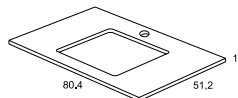

Encimera 80 cristal para lavabo Qubo F-51.2 / Worktop 80 glass for QUBO washbasin D-51.2

47014 253 47015 224