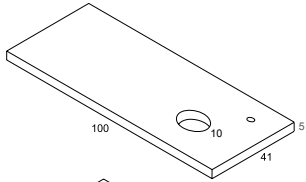

Encimera 100 der. para lavabo GALAXY F-41 /
Worktop 100 right for GALAXY washbasin D-41

17175 120 18136 120 18137 135