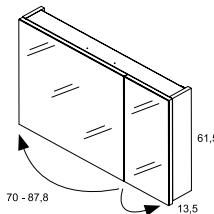

Camerino 70 2P BINOVA F-13,5 / BINOVA cupboard 70 2D D-13,5

17042	188	18358	188	18359	263	18361	330	18360	330

Camerino 90 2P BINOVA F-13,5 / BINOVA cupboard 90 2D D-13,5

18172	201	18173	201	18342	297	18344	375	18343	375

Camerino 120 3P BINOVA F-13,5 / BINOVA cupboard 120 3D D-13,5

18183	256	18184	256	18348	335	18350	420	18349	420