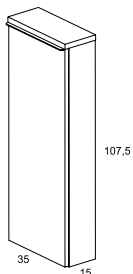

BAJOS JAZZ / JAZZ BASE UNITS

Bajo 35 1P H:107,5 der. JAZZ F-15 / JAZZ base unit 35 1D right H:107,5 D-15

Nogal Walnut		Gris Grey		Blanco White		Marrón Brown		Rojo burdeos Burgandy red	
Ref.	P.	Ref.	P.	Ref.	P.	Ref.	P.	Ref.	P.

18365 155 18366 155 18362 191 18364 301 18363 301

Bajo 35 1P H:107,5 izq. JAZZ F-15 / JAZZ base unit 35 1D left H:107,5 D-15

18367 155 18368 155 18369 191 18371 301 18370 301