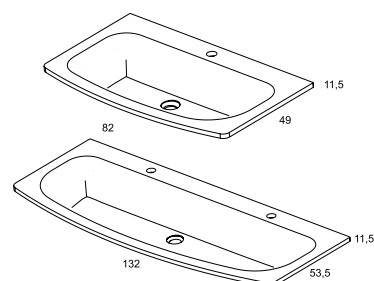

LAVABOS / WASHBASIN

Cristal cerámico
blanco
White ceramic glass

Cristal negro
Black glass

Ref. P. Ref. P.

Lavabo 82 VITREO F-49 / VITREO washbasin 82 D-49

19173 293 19174 218

Lavabo 132 VITREO F-53 / VITREO washbasin 132 D-53

19175 439 19176 394

* Ver opciones de válvulas y sifones pág. 292 / *Check options of pop-up wastes and siphons page 292