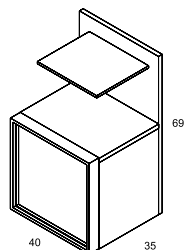

18253	97	18254	124
-------	----	-------	-----

CONCEPTO

AUXILIARES CONCEPTO / CONCEPTO AUXILIARIES

BAJO REVERSIBLE CON ESTRUCTURA BLANCA CONCEPTO / CONCEPTO
REVERSIBLE BASE UNIT WITH WHITE STRUCTURE

Nogal Americano American walnut	Decorativo ONE ONE Decorative	Lacado blanco mate Matt white lacquered	Textura blanca mate White matte texture	Cristal negro mate Matt black glass
Ref. P.	Ref. P.	Ref. P.	Ref. P.	Ref. P.