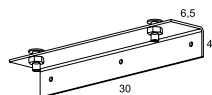

Soporte nivelador para unión de módulos en suspendido / Balanced support to joint wall hung modules

17238 22