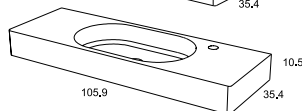

Lavabo NEO 80 F-35 / NEO washbasin 80 D-35

Lavabo NEO 105 F-35 / NEO washbasin 105 D-35

15097 328

* Ver opciones de válvulas y sifones pág. 290 / *Check options of pop-up wastes and siphons page 290

MUEBLES DUO / DUO UNITS

Nogal Walnut		Blanco- arenado Sandy white		Rojo Red		Blanco White		Blanco- naranja White-orange		Blanco-grafito White-graphite		Blanco-rojo White-red	
Ref.	P.	Ref.	P.	Ref.	P.	Ref.	P.	Ref.	P.	Ref.	P.	Ref.	P.