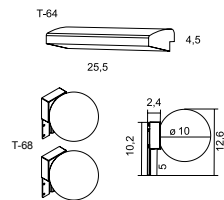

LUMINARIA / WALL LIGHT

Luminaria T-64 L.H. / Wall light T-64 H.L.

Ref. 16657 P. 98

Juego luminaria globos T-68 L.H. / Globe wall light set T-68 H.L.

17239 78

* **No necesitan transformador** / Doesn't need transformer