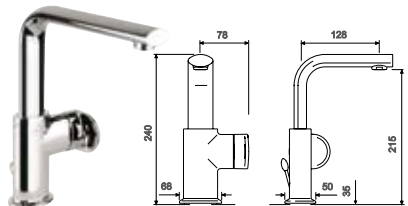

LUCCE

Cromo / Chrome

Ref.	P.
84013	366

Monomando lavabo /
Single lever basin