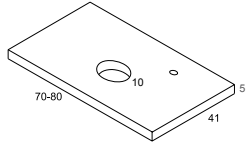

EVOLUTION

COMPONENTES EVOLUTION / EVOLUTION COMPONENTS

ENCIMERAS PARA LAVABO SOBRE ENCIMERA GALAXY / WORKTOPS FOR GALAXY ON TOP WASHBASIN

Gris
Grey

Nogal americano
American walnut

Blanco alto brillo
High gloss white

Ref. P. Ref. P. Ref. P.

Encimera 70 para lavabo GALAXY F-41 /
Worktop 70 for GALAXY washbasin D-41

17174 87 18134 87 18135 108

Encimera 80 para lavabo GALAXY F-41 /
Worktop 80 for GALAXY washbasin D-41

18287 102 18285 102 18289 122