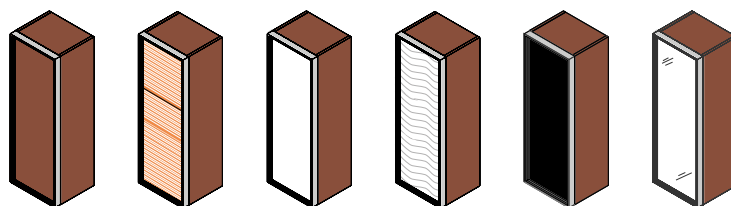

CONCEPTO

AUXILIARES CONCEPTO / CONCEPTO AUXILIARIES

ALTO REVERSIBLE CON ESTRUCTURA NOGAL AMERICANO CONCEPTO / CONCEPTO REVERSIBLE TOP UNIT WITH AMERICAN WALNUT STRUCTURE

Nogal Americano American walnut		Decorativo ONE ONE decorative		Lacado blanco mate Matt white lacquered		Textura blanca mate Matt white texture		Cristal negro mate Matt black glass		Espejo Mirror	
Ref.	P.	Ref.	P.	Ref.	P.	Ref.	P.	Ref.	P.	Ref.	P.

Alto reversible 40 1P H:116 CONCEPTO F-22 / CONCEPTO Reversible top unit 40 1D H:116 D-22

18222	271	18226	271	18223	300	18224	383	18225	383	18227	291