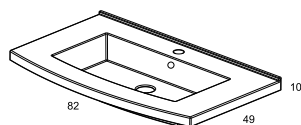

LAVABO / WASHBASIN

Cerámico blanco
White ceramic

Ref. P.

Lavabo 82 MILOS F-49 / MILOS washbasin 82 D-49

19172 328