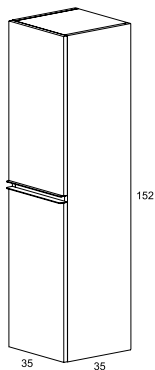

COLUMNA JAZZ / JAZZ COLUMN

Columna 35 2P der. JAZZ F-35 / JAZZ column 35 2D right D-35

Nogal Walnut		Gris Grey		Blanco White		Marrón Brown		Rojo burdeos Burgandy red	
Ref.	P.	Ref.	P.	Ref.	P.	Ref.	P.	Ref.	P.

18372 252 18373 252 18374 289 18376 412 18375 412

Columna 35 2P izq. JAZZ F-35 / JAZZ column 35 2D left D-35

18377 252 18378 252 18379 289 18381 412 18380 412