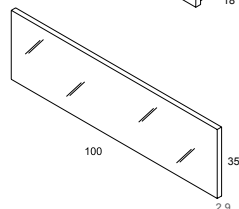

Suplemento para camerino espejo 100x35 / Supplement for cupboard mirror 100x35

19306 65 19307 65 19472 65

REPISA / SHELF

Gris Grey		Nogal americano American walnut		Blanco alto brillo High gloss white	
Ref.	P.	Ref.	P.	Ref.	P.

Repisa 50 F-14 / Shelf 50 D-14

16620 73 18132 73 18133 89