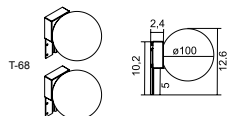

Juego luminaria globos T-68 L.H. / Globe wall light set T-68 H.L.

17239 78

* **No necesitan transformador /** Doesn't need transformer