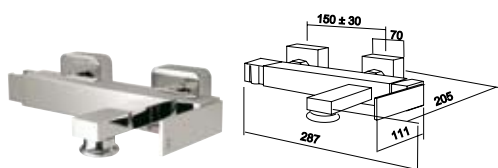

Cromo sin kit /
Chrome without kit

Ref.	P.
82804	244

Monomando baño y ducha
/ Single lever bath and shower
mixer