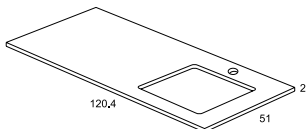

E.M. 120 blanco nacarado der. CR s/reg. F-51* / White nacreous marble worktop right SE without side strips 120 D-51*

15808 267