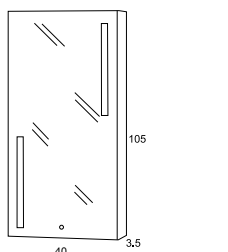

Espejo mural 40x105 vertical con luz integrada e interruptor táctil / Vertical wall mirror 40x105 with integrated light and tactile switch

18440 310