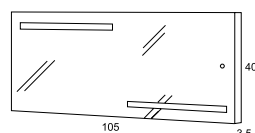

Espejo mural 105x40 horizontal con luz integrada e interruptor táctil / Horizontal wall mirror 105x40 with integrated light and tactile switch

18440 310