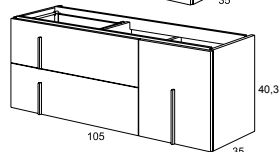

Mueble 105 1P-2C susp. DUO F-35 / DUO unit
105 1D-2Dr hanged D-35

16505 498 18627 498 16540 622 15084 521 15085 521 15086 521 18626 521