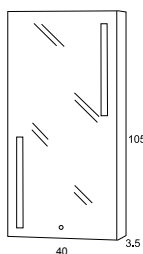

Espejo mural 40x105 vertical con luz integrada e interruptor táctil / Vertical wall mirror 40x105 with integrated light and tactile switch

18440 289