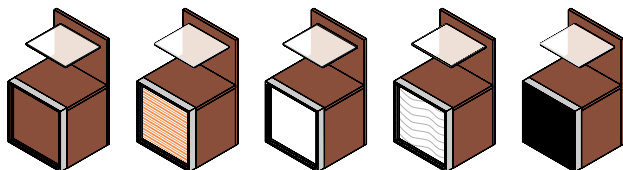

BAJO REVERSIBLE CON ESTRUCTURA NOGAL AMERICANO CONCEPTO
/ REVERSIBLE BASE UNIT WITH AMERICAN WALNUT STRUCTURE

Nogal Americano American walnut	Decorativo ONE ONE decorative	Lacado blanco mate Matt white lacquered	Textura blanca mate Matt white texture	Cristal negro mate Matt black glass
Ref. P.	Ref. P.	Ref. P.	Ref. P.	Ref. P.