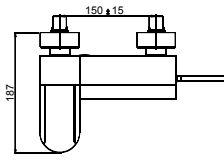

Cromo sin kit /
Chrome without kit

Ref.	P.
84129	586

Monomando baño y ducha /
Single lever bath and shower
mixer