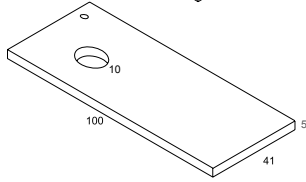

Encimera 100 izq. para lavabo GALAXY F-41 /
Worktop 100 left for GALAXY washbasin D-41

17179 120 18138 120 18139 135

SOPORTES / SUPPORT

Cromo brillo
Bright chrome

Ref. P.

Soporte tubo cuadrado / Pipe square fitting set

17167 52

Juego soporte tubo cuadrado / Pipe square fitting set

47022 104