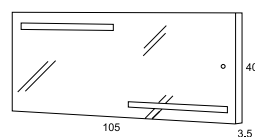

Espejo mural 105x40 horizontal con luz integrada e interruptor táctil /
Horizontal wall mirror 105x40 with integrated light and tactile switch

18440 289

LUMINARIA PARA CAMERINO COMBO / WALL LIGHT FOR COMBO CUPBOARD

Cromo brillo
Bright chrome

Ref. P.

Luminaria L.F. tipo 45 horizontal / Horizontal wall light F.L. type 45

15861 126

L.F.= luz fluorescente / F.L.= fluorescent light

*Necesita transformador / Need transformer