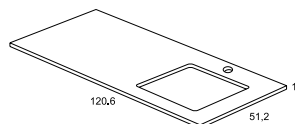

Encimera 120 der. cristal para lavabo Qubo F-51.2* /
Worktop 120 right glass for QUBO washbasin D-51.2*

47016 312 47017 268