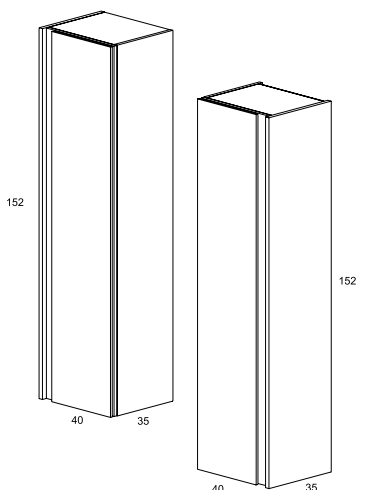

COLUMNA LU2 CON ESTRUCTURA BLANCA / LU2 COLUMN WITH WHITE STRUCTURE

Columna 40 1P reversible LU2 F-35 / LU2 reversible column 40 1D D-35

Ref.	P.	Ref.	P.	Ref.	P.
18335	353	18333	373	18336	373