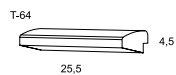

LUMINARIA / WALL LIGHT*

Luminaria T-64 L.H. / Wall light T-64 H.L. *

Ref. P.

16657 98