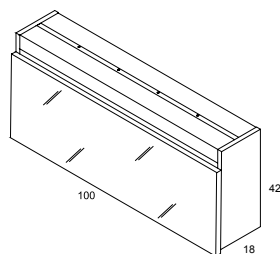

Espejo 70x60 TITAN / TITAN mirror 70x60

19425 64

Espejo 80x60 TITAN / TITAN mirror 80x60

19426 67

Espejo 100x60 TITAN / TITAN mirror 100x60

19422 77

CAMERINO EVOLUTION / EVOLUTION CUPBOARD

Gris Grey		Nogal americano American walnut		Blanco alto brillo High gloss white	
Ref.	P.	Ref.	P.	Ref.	P.