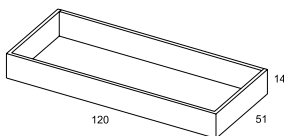

Soporte faldón 120 F-51 / Gable support 120 D-51

19136 292 19139 292 19293 292