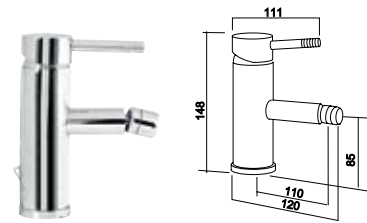

Cromo / Chrome

Ref. P.

Monomando bidé /
Single lever bidet mixer

81469 115